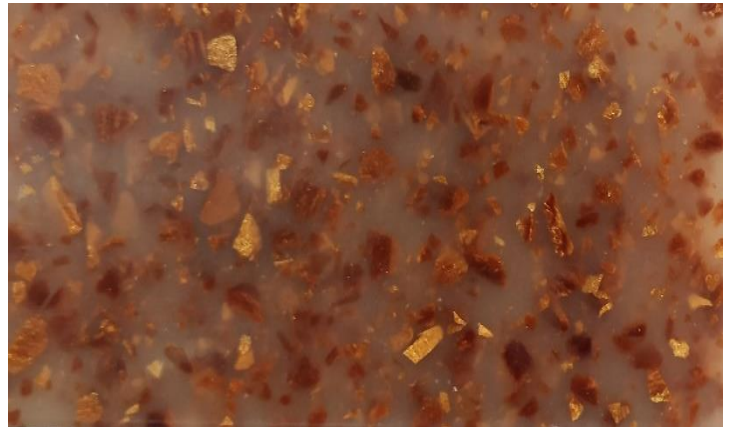

RADIANCE  
GRE 602

PEAK  
GRE 603

ROYAL GOLD  
GRE 604

DAZZLE  
GRE 605

JUPITER  
GRE 606

CALDRON  
GRE 607

GOLDEN COFFEE BEAN  
GRE 608

ONYX WHITE  
GRM 001

ONYX GOLD  
GRM 002

ONYX GREY  
GRM 003

ONYX BROWN  
GRM 004

ONYX BEIGE  
GRM 005

ONYX BLACK & WHITE  
GRM 006

WHITE VEIN  
GRM 007

MODENA  
GRM 008

CARRARA  
GRM 009

MORNING MIST  
GRM 010

VEINART  
GRM 011

CONCRETO  
GRM 012

VERONA  
GRM 013

QUARRY  
GRM 014

**All Shades are available in 6mm & 12mm thickness**

Translucence – Colours & thickness exhibit translucency when exposed to light.